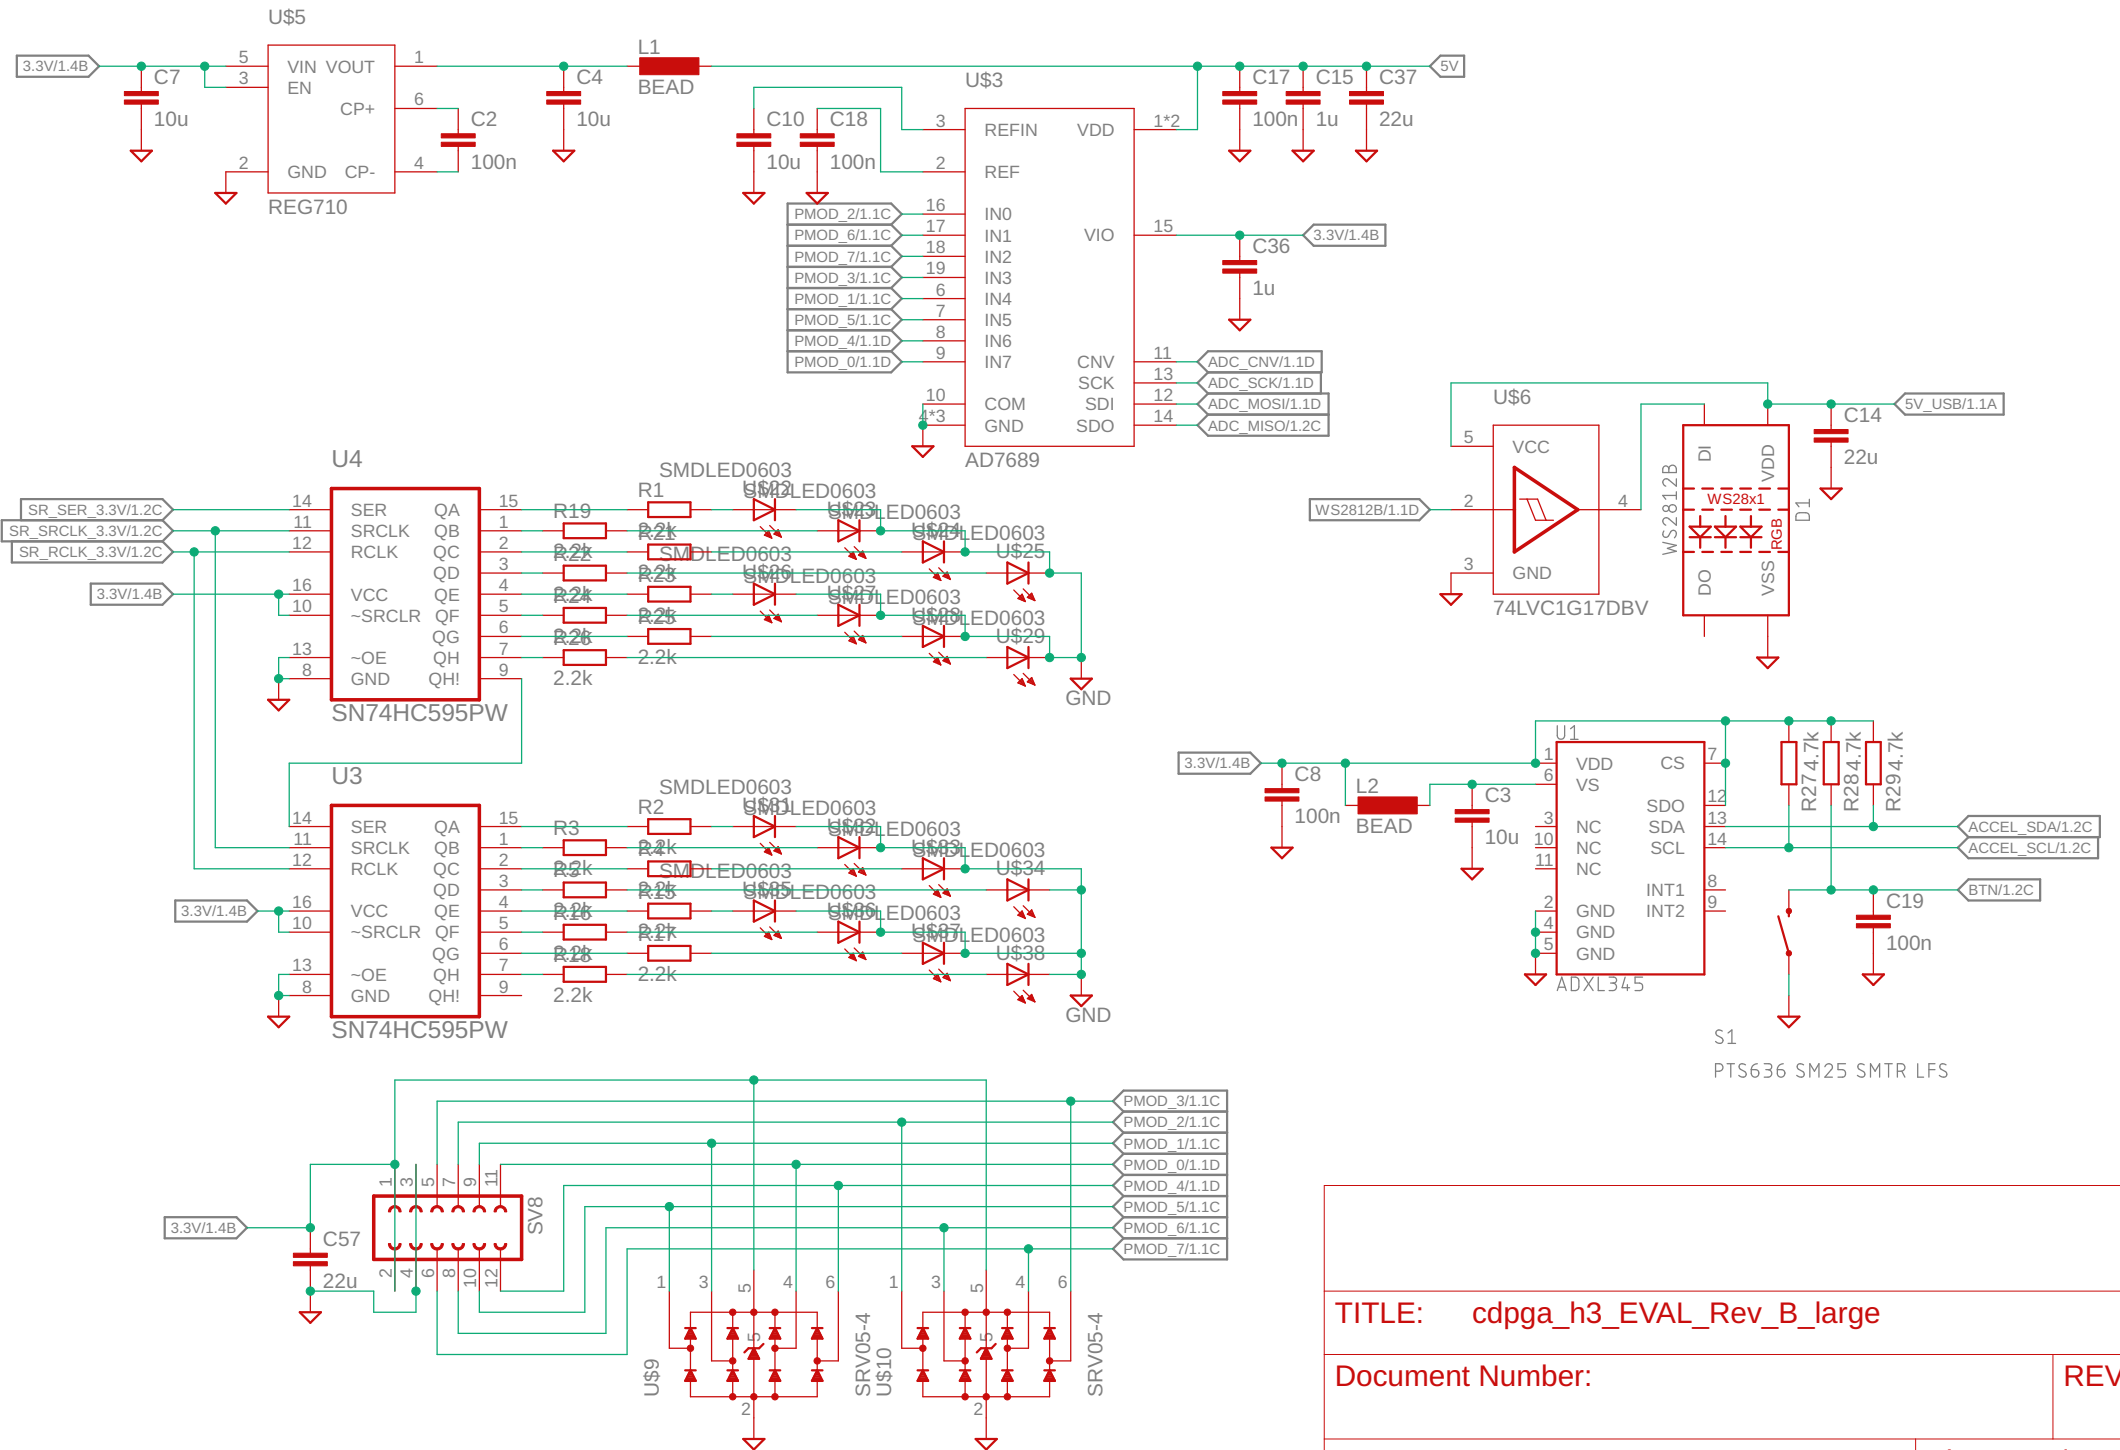

TITLE: cdpga_h3_EVAL_Rev_B_large	
Document Number:	REV:
Date: 21.01.2023 21:55	Sheet: 1/2

TITLE: cdpga_h3_EVAL_Rev_B_large	
Document Number:	REV:
Date: 21.01.2023 21:55	Sheet: 2/2